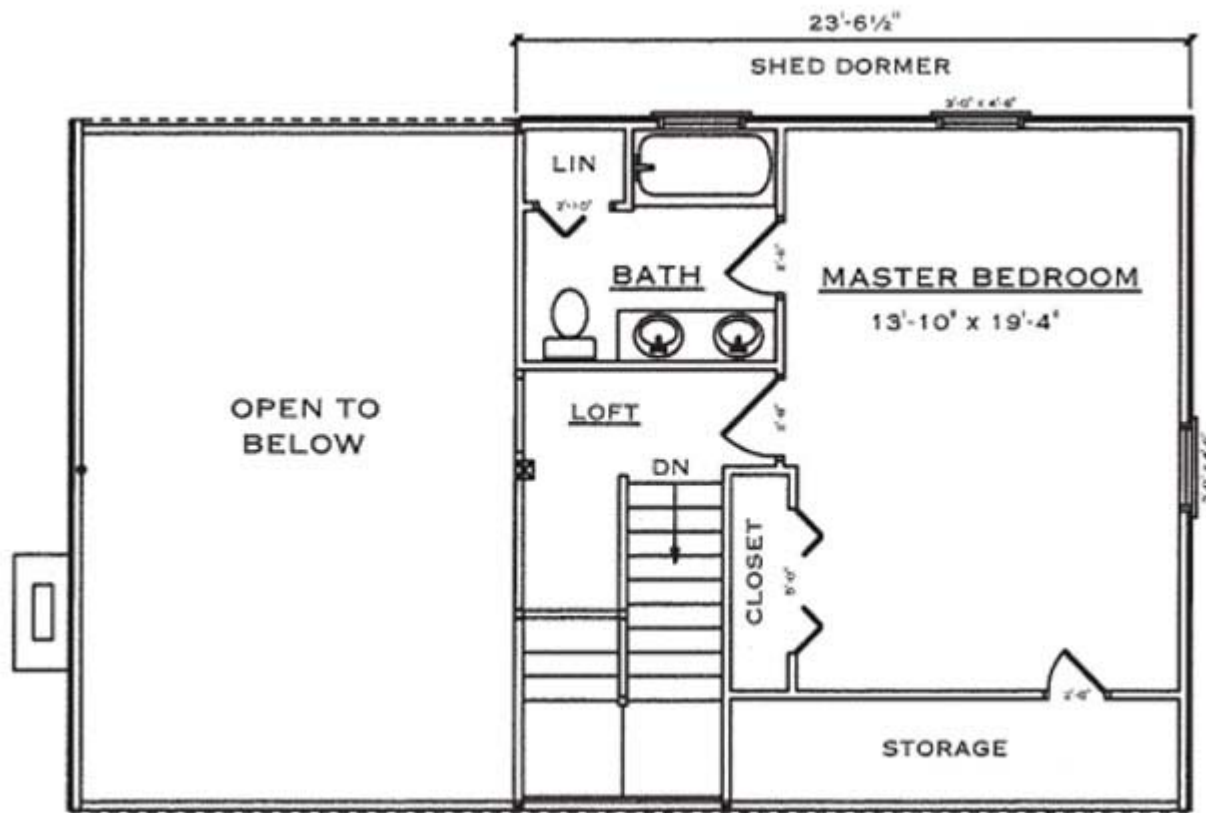

# Alleghany

Square Footage (Living Space)	
First Floor	936
Second Floor	510
Number of Beds / Baths	3 / 2
Total	1,446

Drawings are artist renderings for sales purpose only. Obtain construction drawings for actual dimensions.  
COPYRIGHT, Daniel Boone Log Homes (DBLH). Any reproduction or reuse of this drawing without the express written consent of DBLH is prohibited and unlawful.

# Alleghany

Square Footage (Living Space)	
First Floor	936
Second Floor	510
Number of Beds / Baths	3 / 2
Total	1,446

COPYRIGHT, Daniel Boone Log Homes (DBLH). Any reproduction or reuse of this drawing without the express written consent of DBLH is prohibited and unlawful.