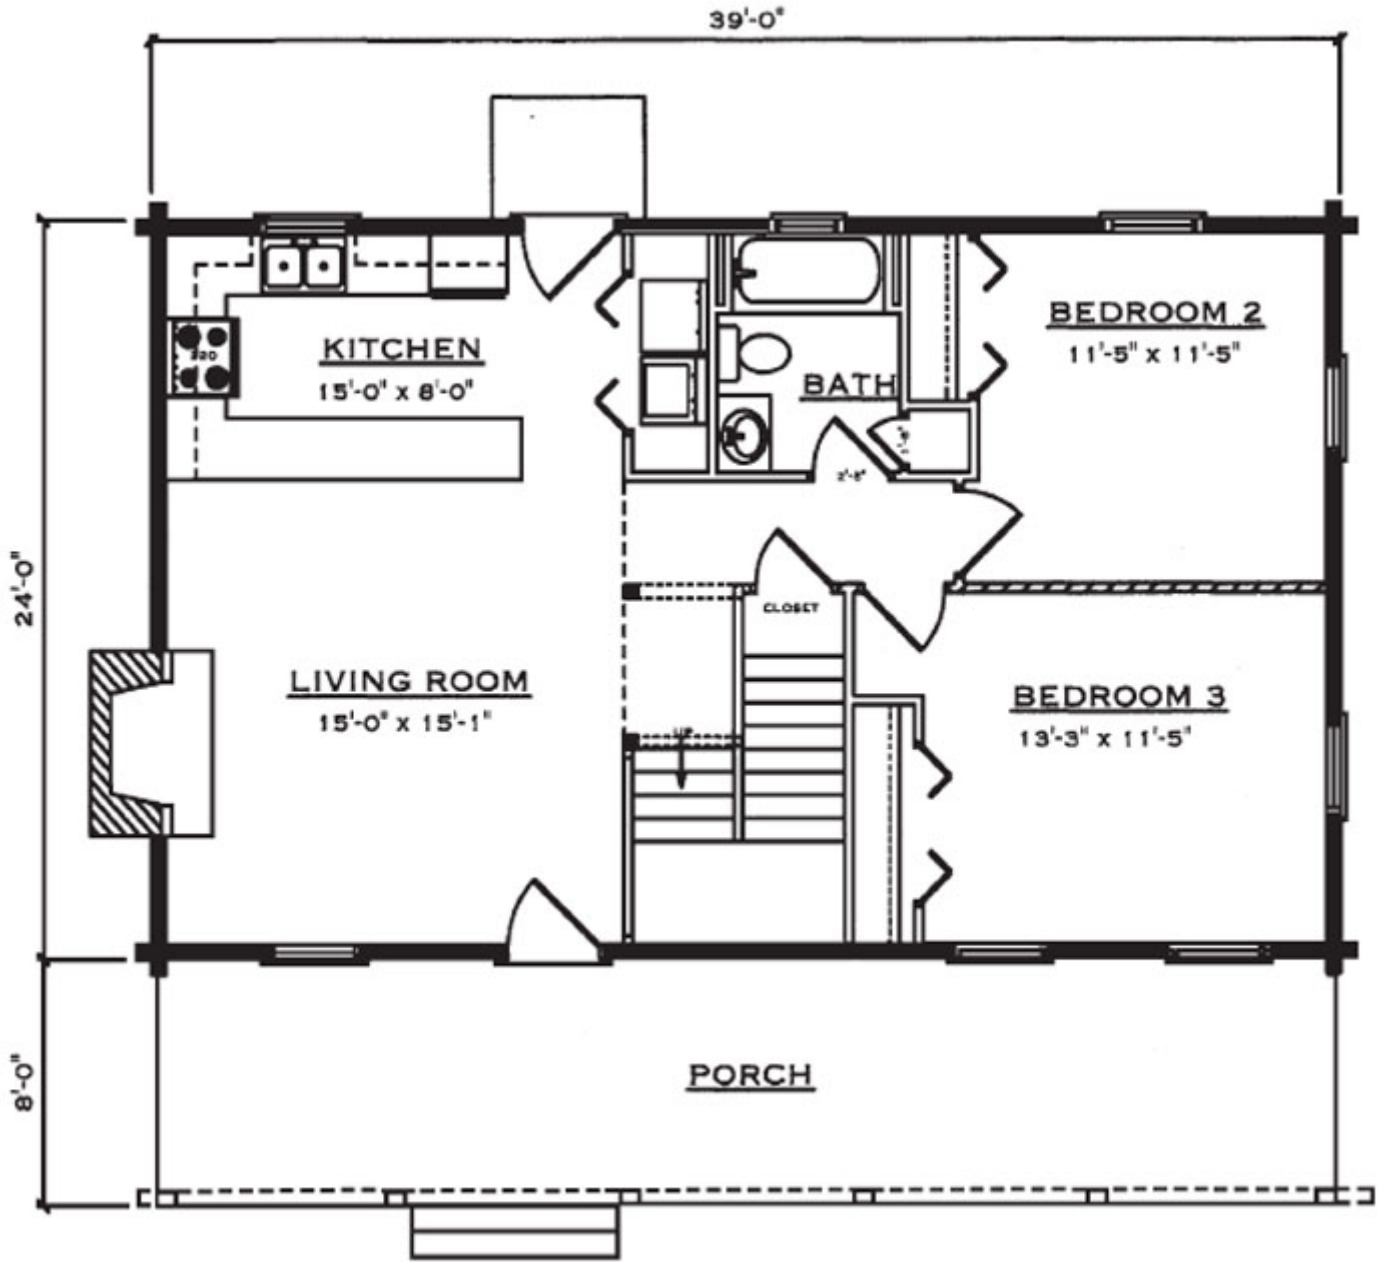

# Alleghany

Square Footage (Living Space)	
First Floor	936
Second Floor	510
Number of Beds / Baths	3 / 2
Total	1,446

Drawings are artist renderings for sales purpose only. Obtain construction drawings for actual dimensions.  
COPYRIGHT, Daniel Boone Log Homes (DBLH). Any reproduction or reuse of this drawing without the express written consent of DBLH is prohibited and unlawful.

# Alleghany

Square Footage (Living Space)	
First Floor	936
Second Floor	510
Number of Beds / Baths	3 / 2
Total	1,446

COPYRIGHT, Daniel Boone Log Homes (DBLH). Any reproduction or reuse of this drawing without the express written consent of DBLH is prohibited and unlawful.