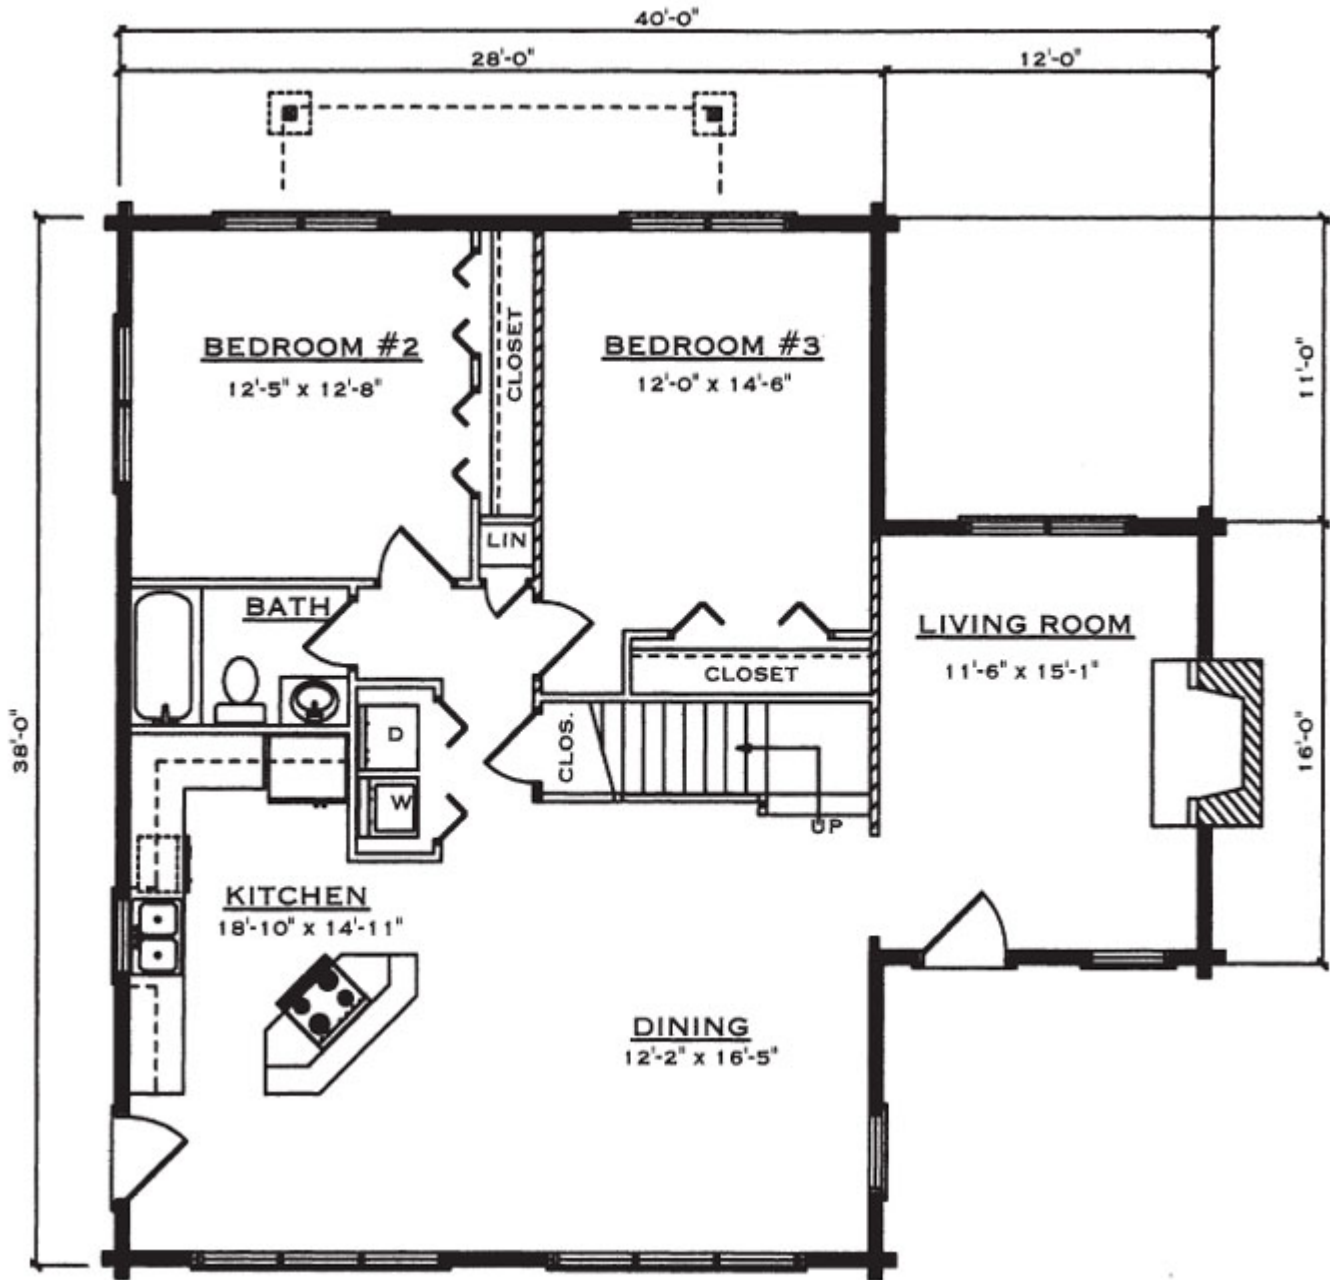

# Crockett

| Square Footage (Living Space) |         |
|-------------------------------|---------|
| First Floor                   | 1,256   |
| Second Floor                  | 799     |
| Number of Beds / Baths        | 3/4 / 2 |
| Total                         | 2,055   |

Drawings are artist renderings for sales purpose only. Obtain construction drawings for actual dimensions.  
 COPYRIGHT, Daniel Boone Log Homes (DBLH). Any reproduction or reuse of this drawing without the express written consent of DBLH is prohibited and unlawful.