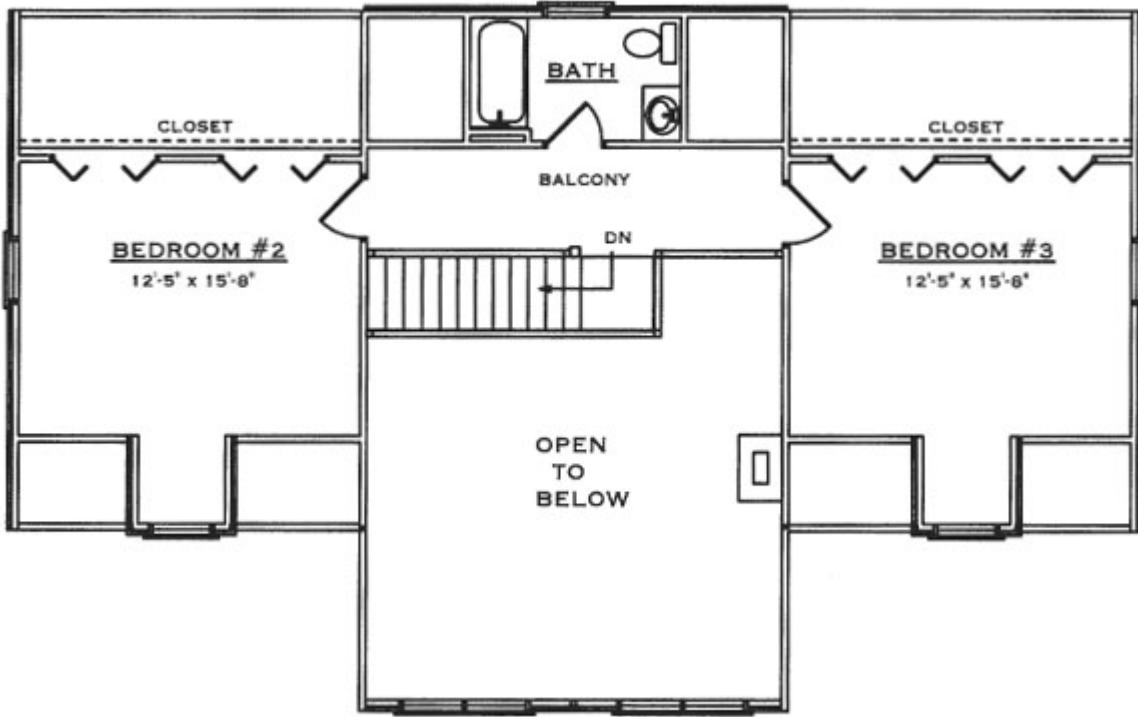

Dandridge

Square Footage (Living Space)	
First Floor	1,408
Second Floor	989
Number of Beds / Baths	3/4 / 2.5
Total	2,397

Drawings are artist renderings for sales purpose only. Obtain construction drawings for actual dimensions.
COPYRIGHT, Daniel Boone Log Homes (DBLH). Any reproduction or reuse of this drawing without the express written consent of DBLH is prohibited and unlawful.

Dandridge

Square Footage (Living Space)	
First Floor	1,408
Second Floor	989
Number of Beds / Baths	3/4 / 2.5
Total	2,397

COPYRIGHT, Daniel Boone Log Homes (DBLH). Any reproduction or reuse of this drawing without the express written consent of DBLH is prohibited and unlawful.