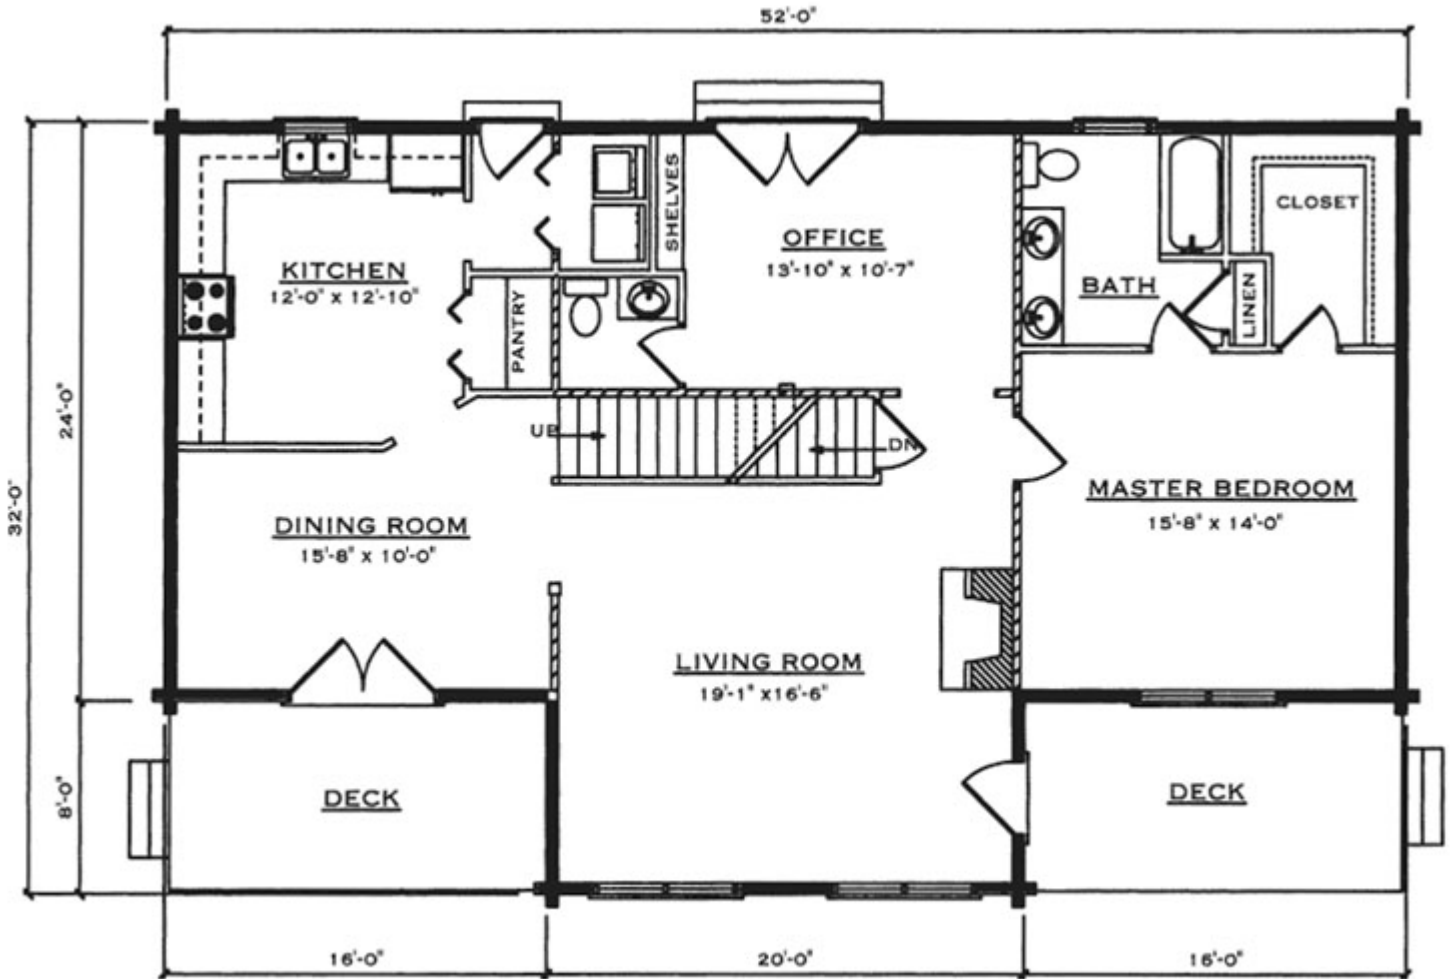

Dandridge

Square Footage (Living Space)	
First Floor	1,408
Second Floor	989
Number of Beds / Baths	3/4 / 2.5
Total	2,397

Drawings are artist renderings for sales purpose only. Obtain construction drawings for actual dimensions.
COPYRIGHT, Daniel Boone Log Homes (DBLH). Any reproduction or reuse of this drawing without the express written consent of DBLH is prohibited and unlawful.

Dandridge

Square Footage (Living Space)	
First Floor	1,408
Second Floor	989
Number of Beds / Baths	3/4 / 2.5
Total	2,397

COPYRIGHT, Daniel Boone Log Homes (DBLH). Any reproduction or reuse of this drawing without the express written consent of DBLH is prohibited and unlawful.