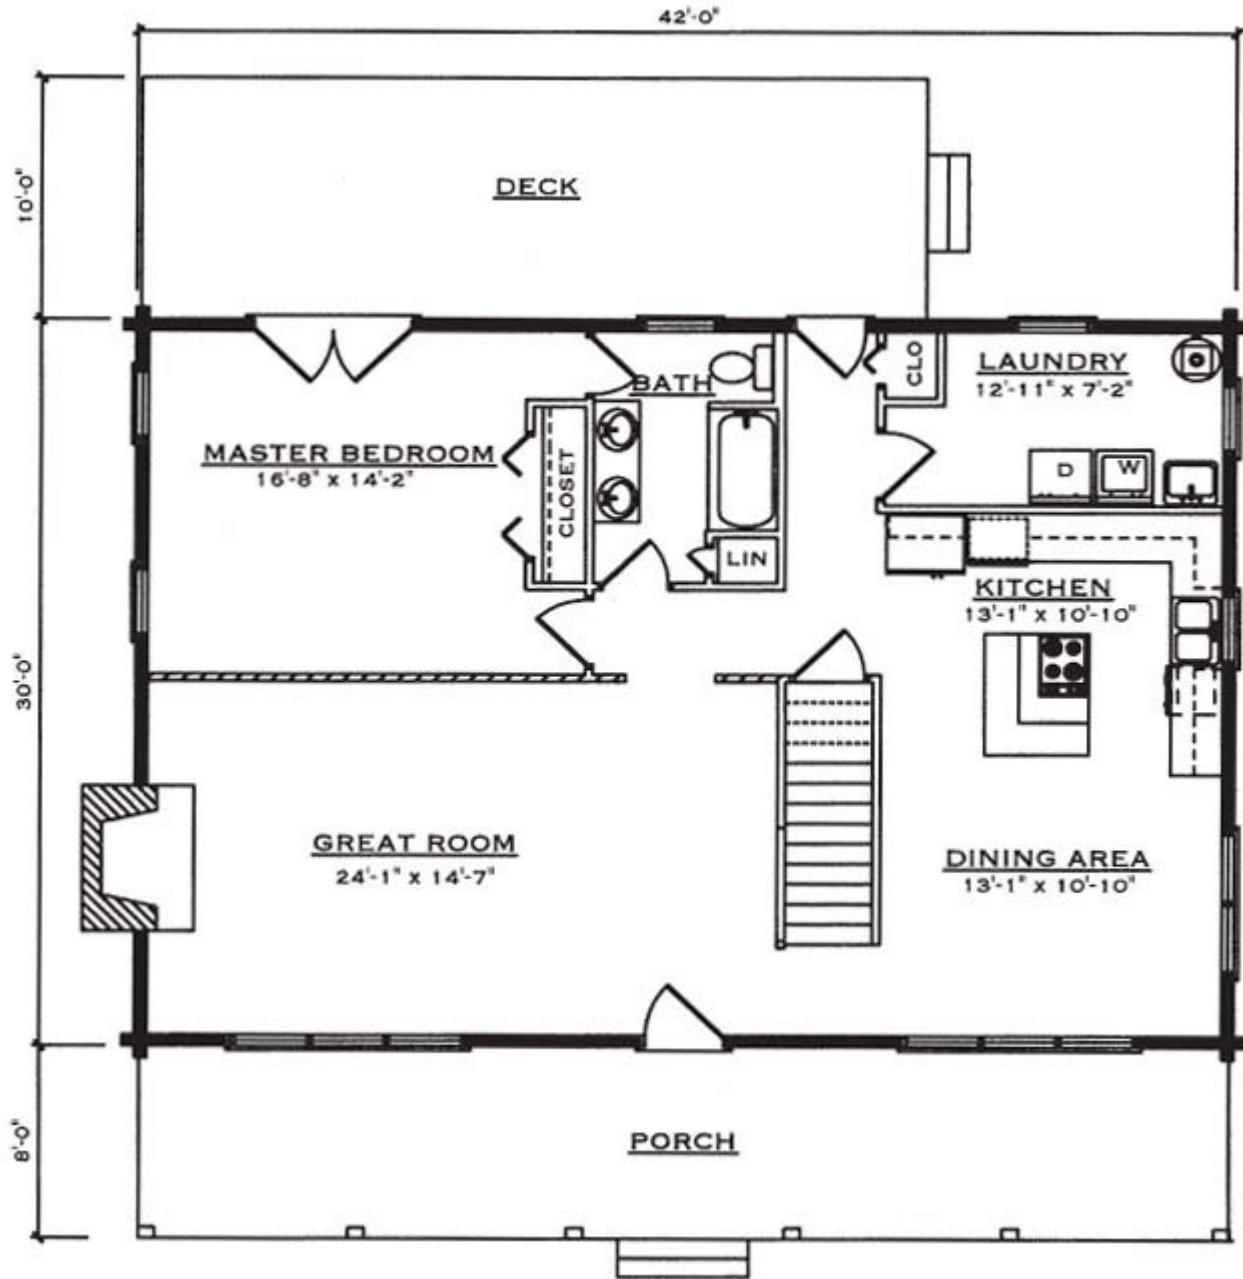

Elkhorn

Square Footage (Living Space)	
First Floor	1,260
Second Floor	965
Number of Beds / Baths	3/4 / 2
Total	2,225

Drawings are artist renderings for sales purpose only. Obtain construction drawings for actual dimensions.
COPYRIGHT, Daniel Boone Log Homes (DBLH). Any reproduction or reuse of this drawing without the express written consent of DBLH is prohibited and unlawful.

Elkhorn

Square Footage (Living Space)	
First Floor	1,260
Second Floor	965
Number of Beds / Baths	3/4 / 2
Total	2,225

COPYRIGHT, Daniel Boone Log Homes (DBLH). Any reproduction or reuse of this drawing without the express written consent of DBLH is prohibited and unlawful.