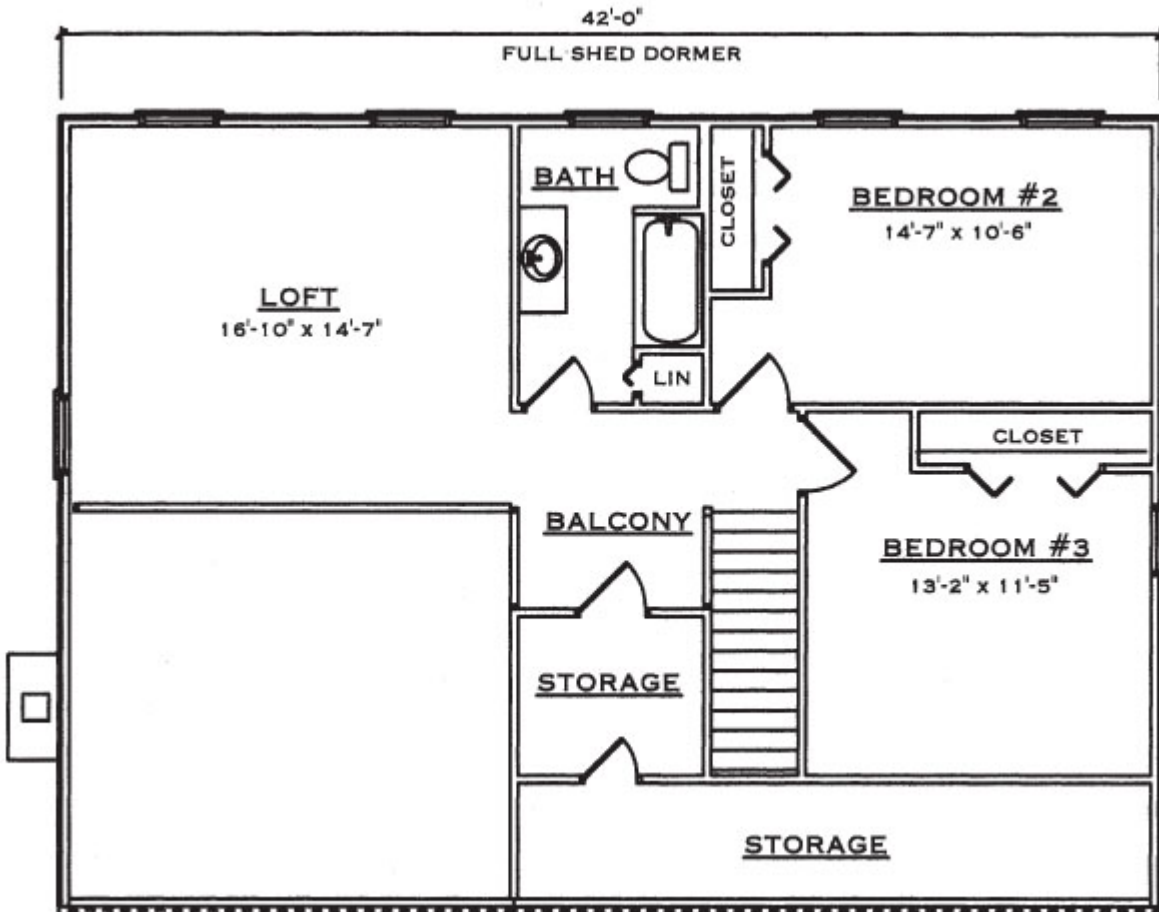

Elkhorn

Square Footage (Living Space)	
First Floor	1,260
Second Floor	965
Number of Beds / Baths	3/4 / 2
Total	2,225

Drawings are artist renderings for sales purpose only. Obtain construction drawings for actual dimensions.
COPYRIGHT, Daniel Boone Log Homes (DBLH). Any reproduction or reuse of this drawing without the express written consent of DBLH is prohibited and unlawful.

Elkhorn

Square Footage (Living Space)	
First Floor	1,260
Second Floor	965
Number of Beds / Baths	3/4 / 2
Total	2,225

COPYRIGHT, Daniel Boone Log Homes (DBLH). Any reproduction or reuse of this drawing without the express written consent of DBLH is prohibited and unlawful.