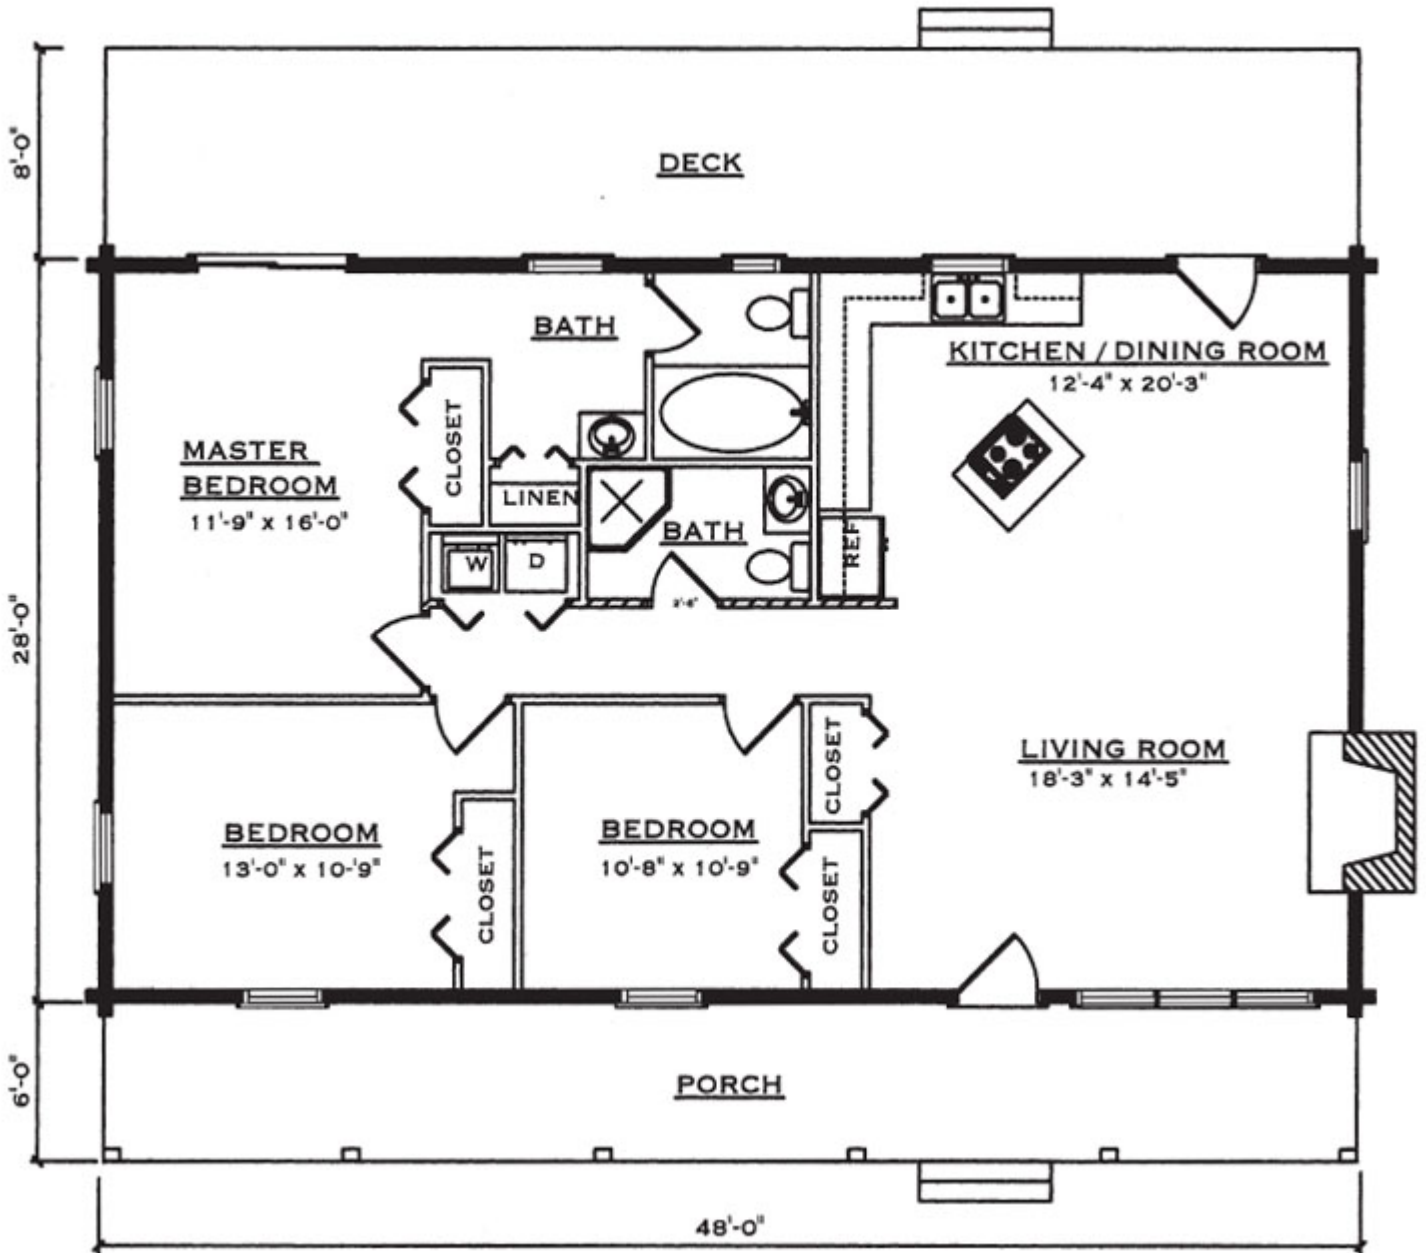

Fremont

Square Footage (Living Space)	
First Floor	1,344
Number of Beds / Baths	3 / 2
Total	1,344

Drawings are artist renderings for sales purpose only. Obtain construction drawings for actual dimensions.
 COPYRIGHT, Daniel Boone Log Homes (DBLH). Any reproduction or reuse of this drawing without the express written consent of DBLH is prohibited and unlawful.