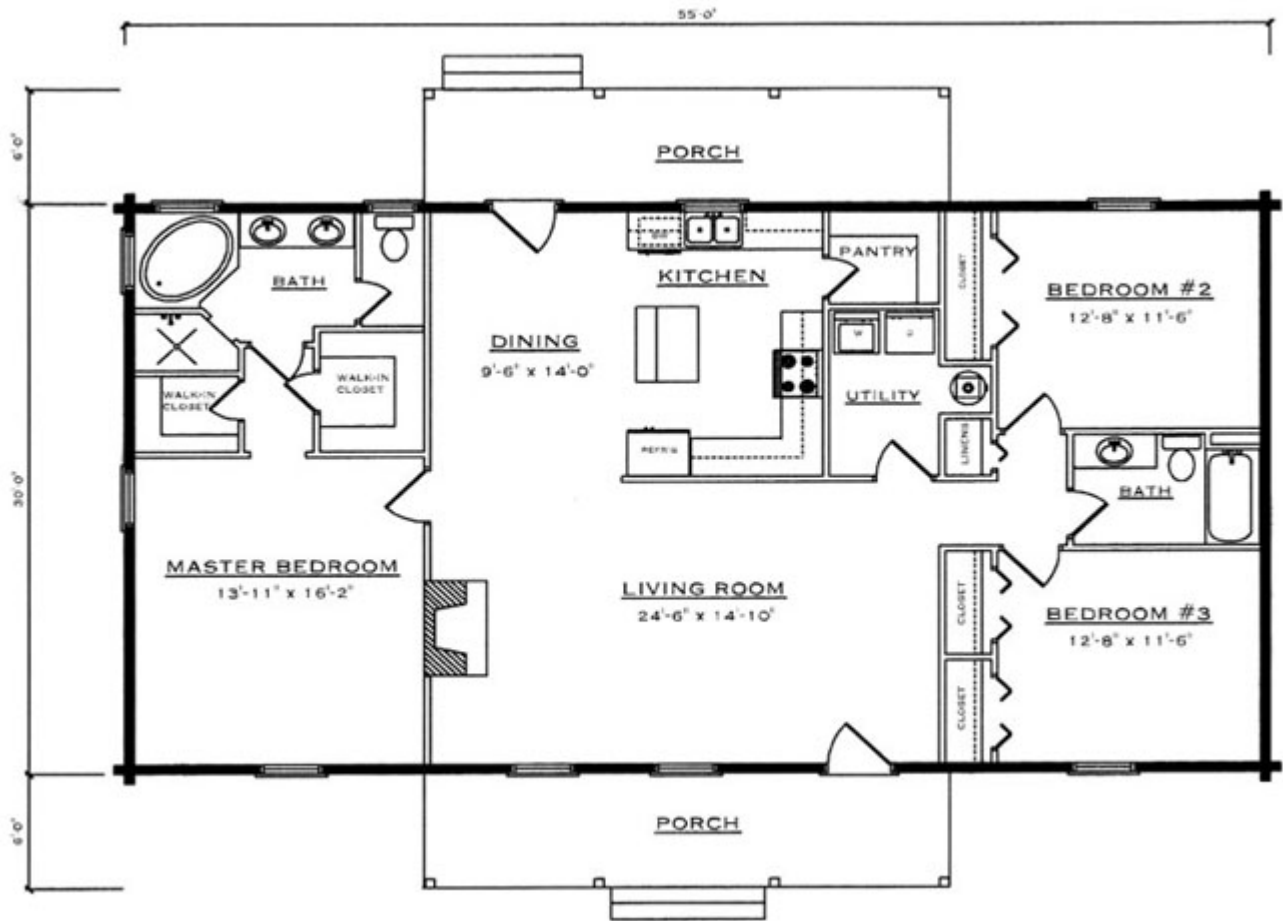

Hartford

Square Footage (Living Space)	
First Floor	1,650
Number of Beds / Baths	3 / 2
Total	1,650

Drawings are artist renderings for sales purpose only. Obtain construction drawings for actual dimensions.
COPYRIGHT, Daniel Boone Log Homes (DBLH). Any reproduction or reuse of this drawing without the express written consent of DBLH is prohibited and unlawful.