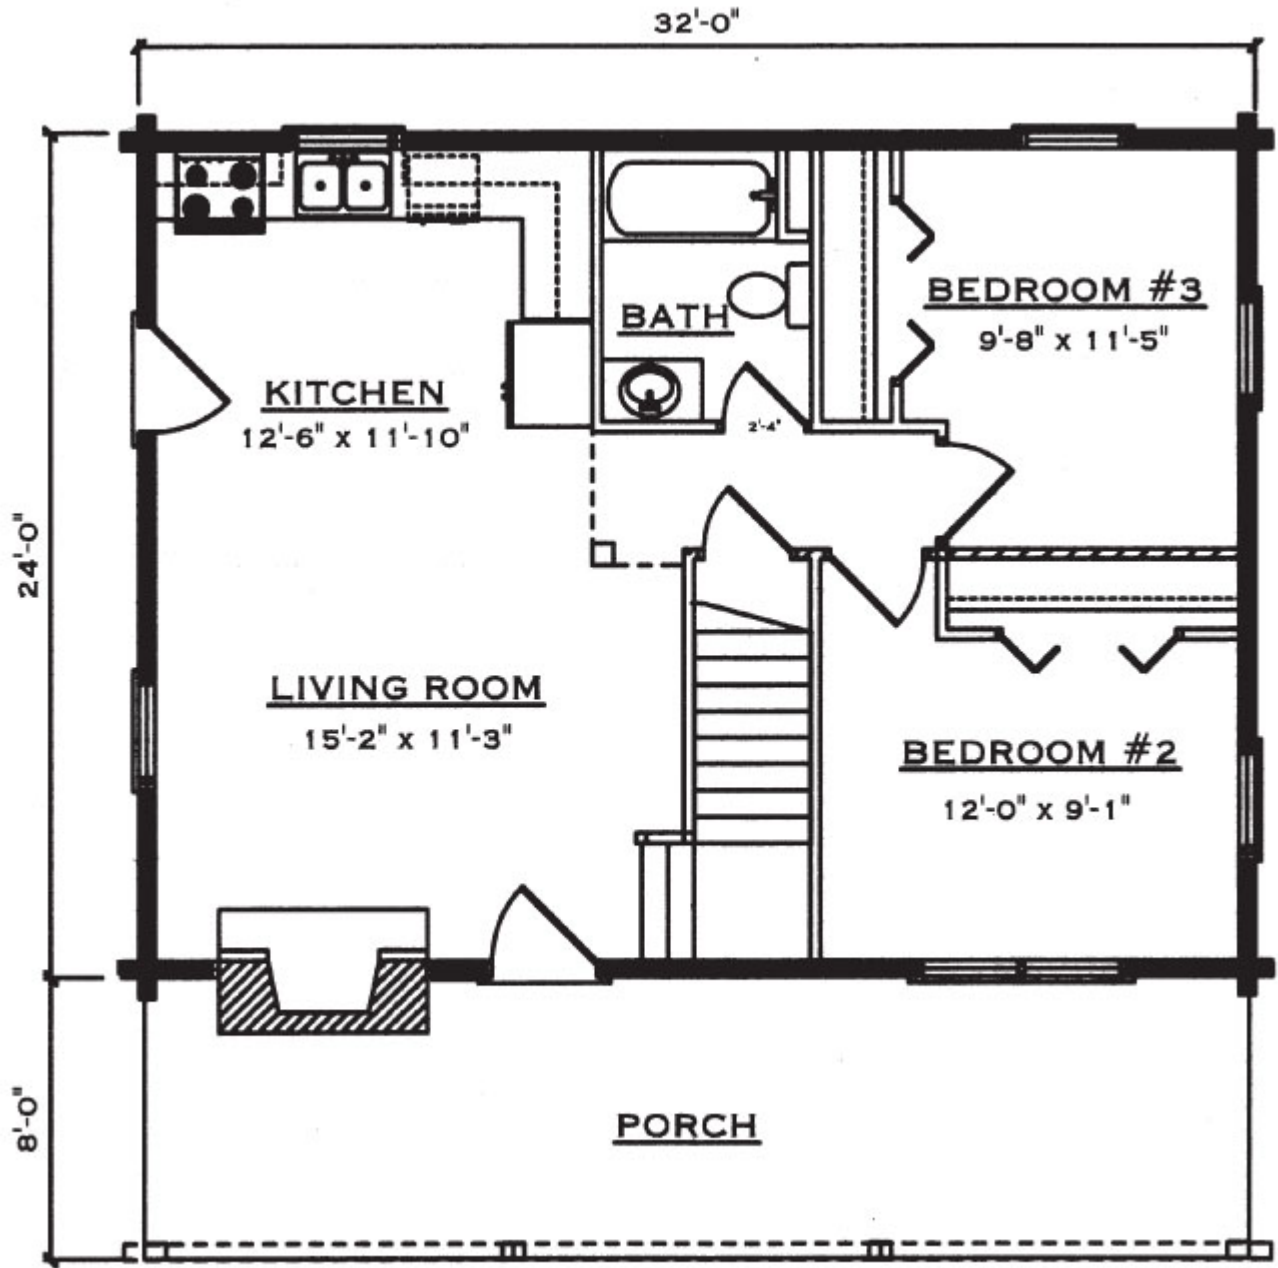

Jackson

Square Footage (Living Space)	
First Floor	768
Second Floor	381
Number of Beds / Baths	3 / 2
Total	1,149

Drawings are artist renderings for sales purpose only. Obtain construction drawings for actual dimensions.
COPYRIGHT, Daniel Boone Log Homes (DBLH). Any reproduction or reuse of this drawing without the express written consent of DBLH is prohibited and unlawful.

Jackson

Square Footage (Living Space)	
First Floor	768
Second Floor	381
Number of Beds / Baths	3 / 2
Total	1,149

COPYRIGHT, Daniel Boone Log Homes (DBLH). Any reproduction or reuse of this drawing without the express written consent of DBLH is prohibited and unlawful.