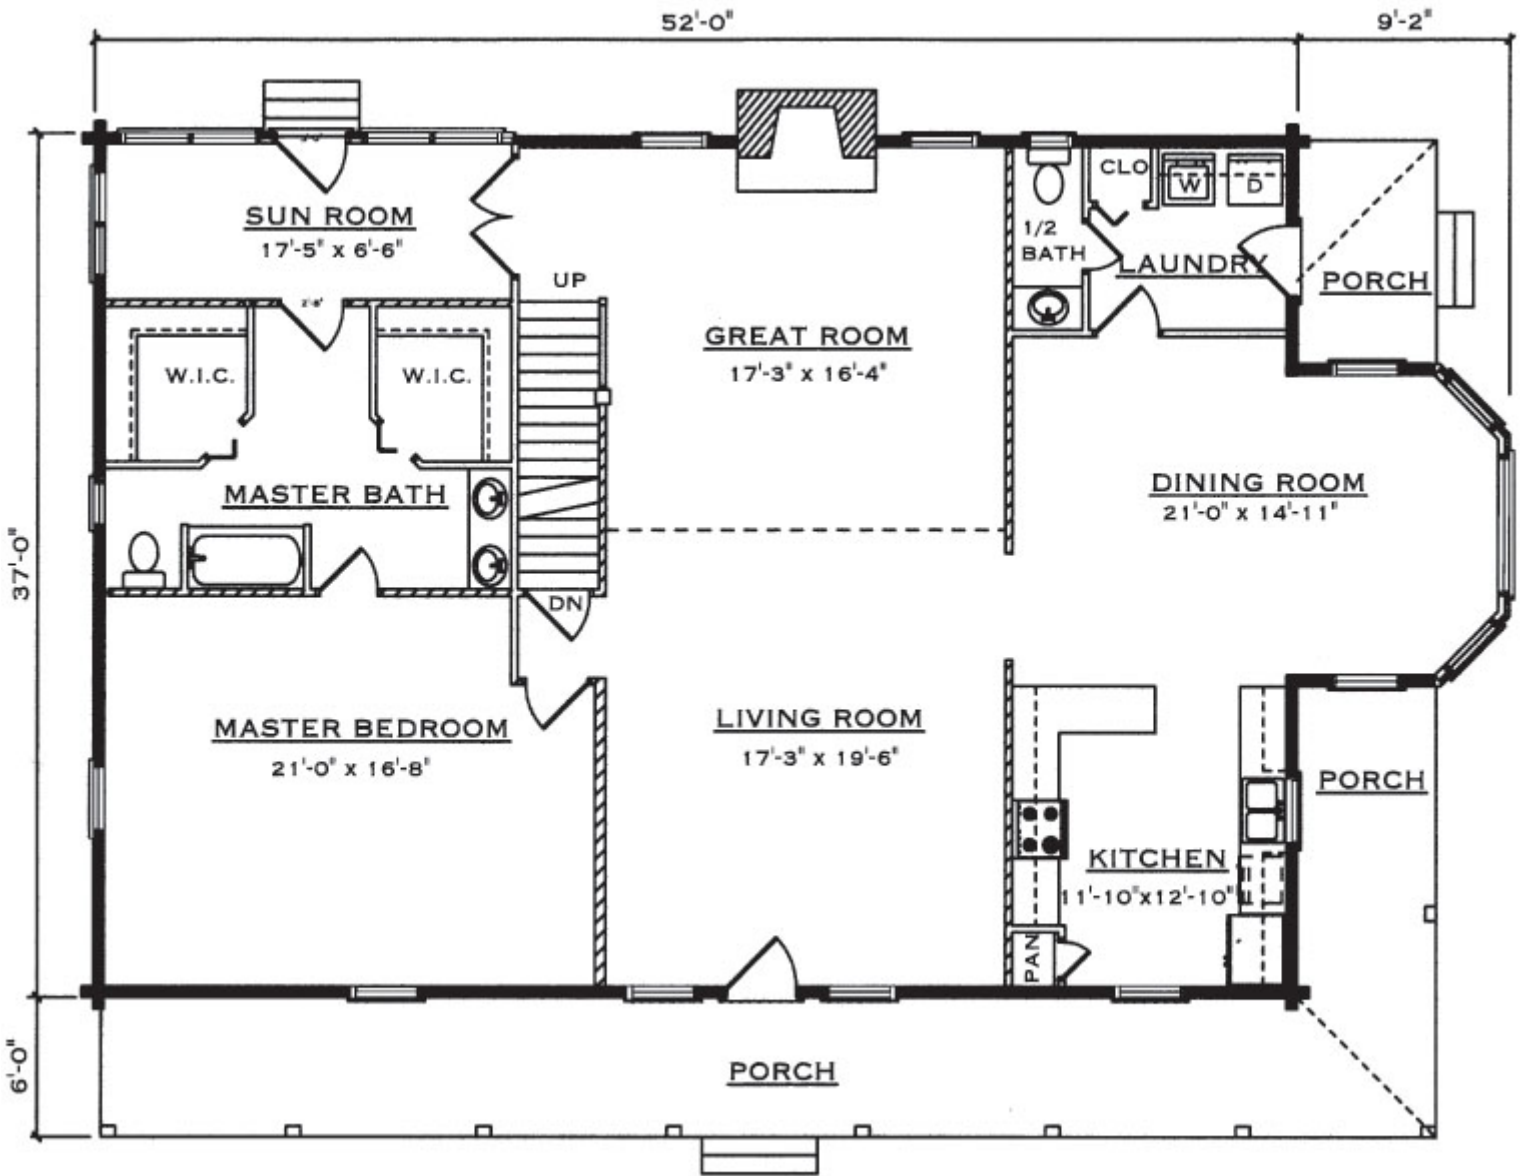

Lenoir

Square Footage (Living Space)

First Floor	2,027
Second Floor	1,176
Number of Beds / Baths	3/4 / 2.5
Total	3,203

Drawings are artist renderings for sales purpose only. Obtain construction drawings for actual dimensions.
 COPYRIGHT, Daniel Boone Log Homes (DBLH). Any reproduction or reuse of this drawing without
 the express written consent of DBLH is prohibited and unlawful.

Lenoir

Square Footage (Living Space)	
First Floor	2,027
Second Floor	1,176
Number of Beds / Baths	3/4 / 2.5
Total	3,203

COPYRIGHT, Daniel Boone Log Homes (DBLH). Any reproduction or reuse of this drawing without the express written consent of DBLH is prohibited and unlawful.