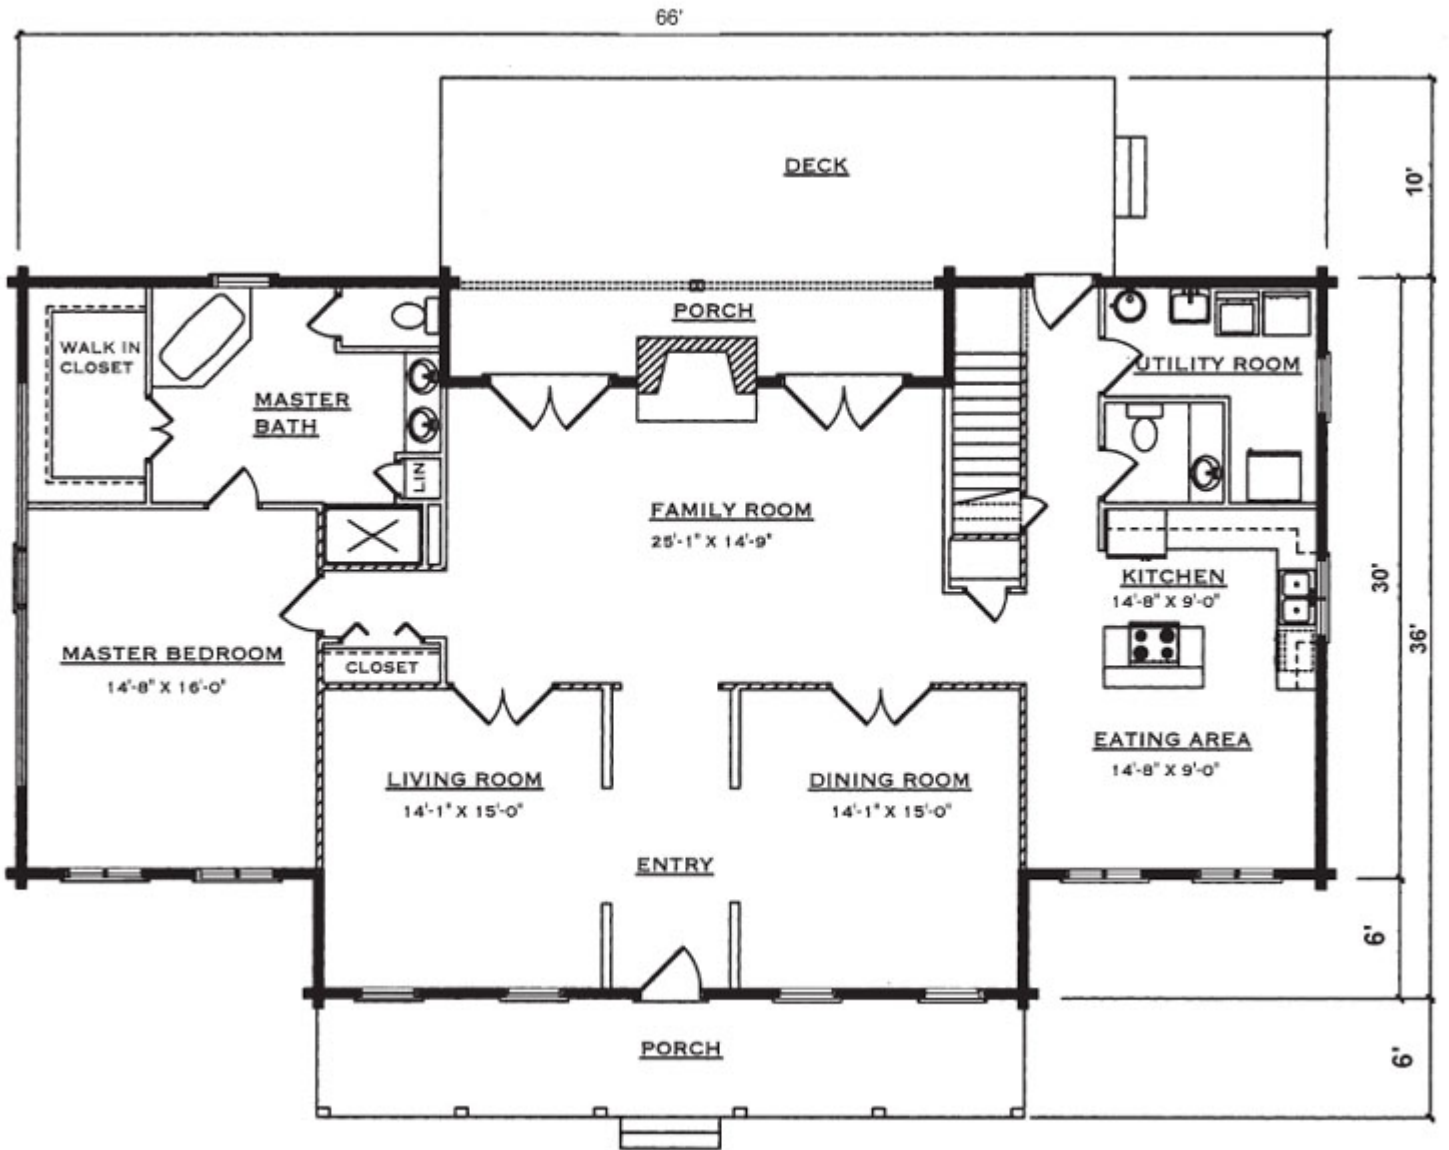

# Nashville

Square Footage (Living Space)	
First Floor	2,071
Second Floor	2,156
Number of Beds / Baths	4/6 / 3.5
Total	4,227

Drawings are artist renderings for sales purpose only. Obtain construction drawings for actual dimensions.  
COPYRIGHT, Daniel Boone Log Homes (DBLH). Any reproduction or reuse of this drawing without the express written consent of DBLH is prohibited and unlawful.

# Nashville

Square Footage (Living Space)	
First Floor	2,071
Second Floor	2,156
Number of Beds / Baths	4/6 / 3.5
Total	4,227

COPYRIGHT, Daniel Boone Log Homes (DBLH). Any reproduction or reuse of this drawing without the express written consent of DBLH is prohibited and unlawful.