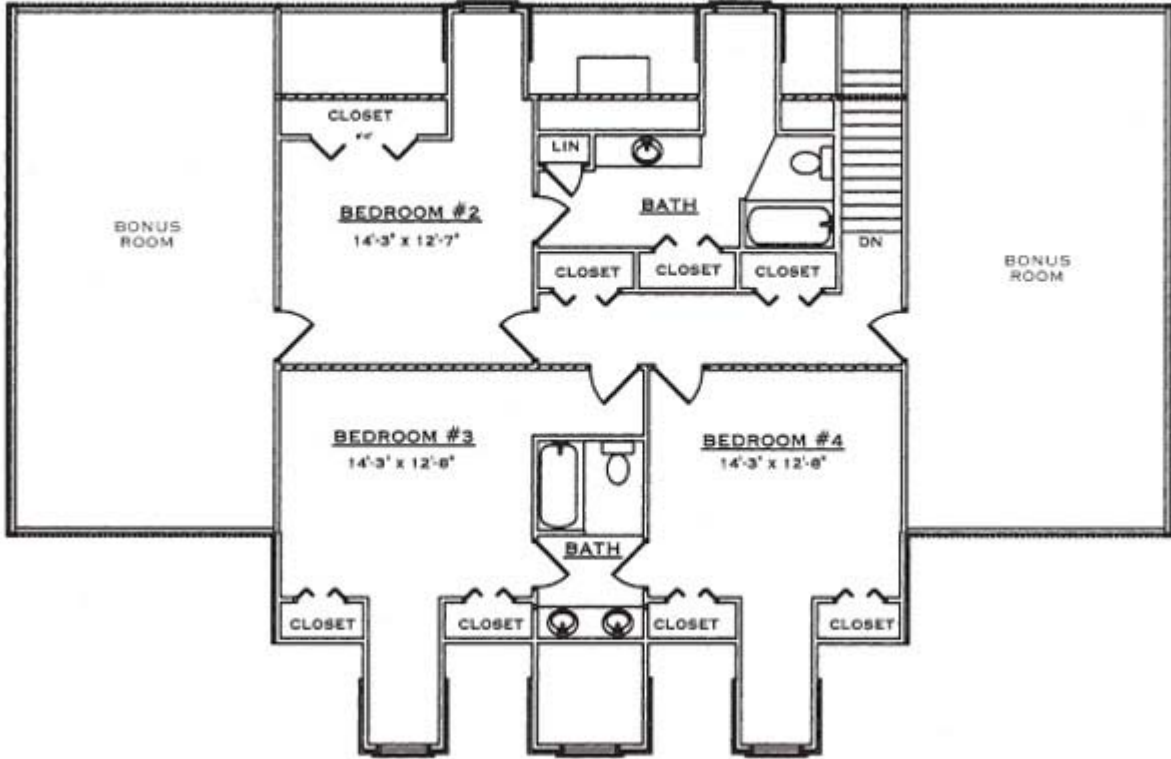

# Nashville

Square Footage (Living Space)	
First Floor	2,071
Second Floor	2,156
Number of Beds / Baths	4/6 / 3.5
Total	4,227

Drawings are artist renderings for sales purpose only. Obtain construction drawings for actual dimensions.  
COPYRIGHT, Daniel Boone Log Homes (DBLH). Any reproduction or reuse of this drawing without the express written consent of DBLH is prohibited and unlawful.

# Nashville

Square Footage (Living Space)	
First Floor	2,071
Second Floor	2,156
Number of Beds / Baths	4/6 / 3.5
Total	4,227

COPYRIGHT, Daniel Boone Log Homes (DBLH). Any reproduction or reuse of this drawing without the express written consent of DBLH is prohibited and unlawful.