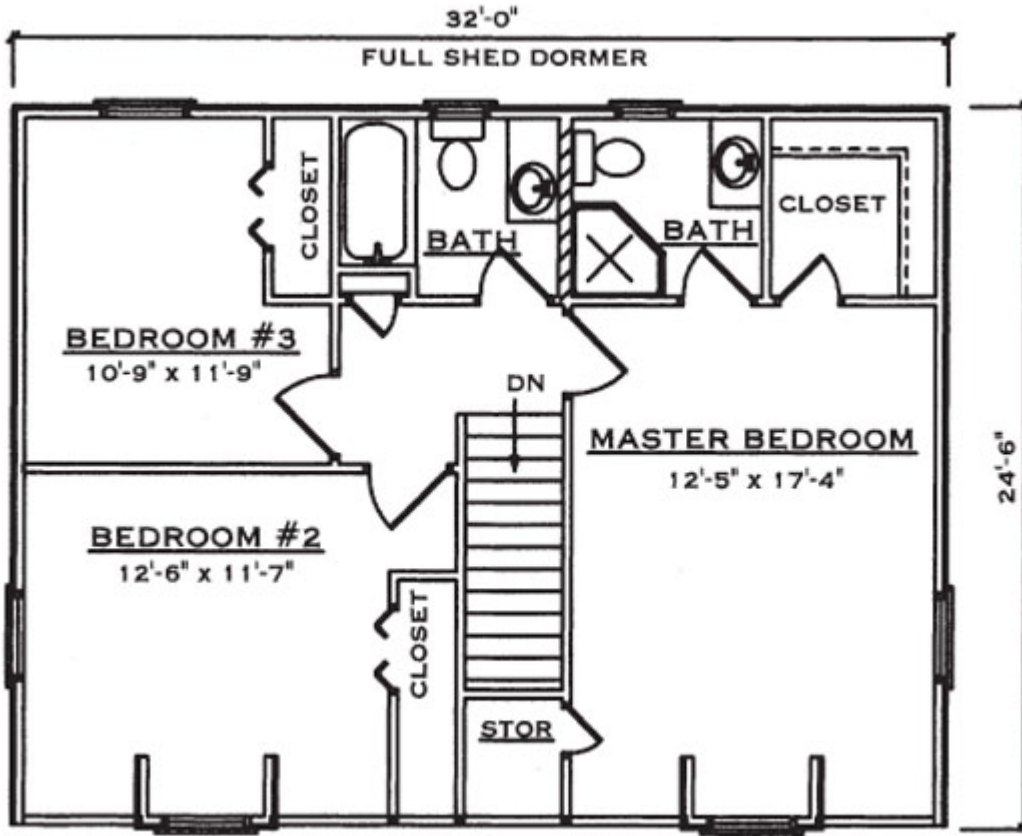

Pawnee

Square Footage (Living Space)	
First Floor	891
Second Floor	749
Number of Beds / Baths	3 / 2.5
Total	1,640

Drawings are artist renderings for sales purpose only. Obtain construction drawings for actual dimensions.
 COPYRIGHT, Daniel Boone Log Homes (DBLH). Any reproduction or reuse of this drawing without the express written consent of DBLH is prohibited and unlawful.

Pawnee

Square Footage (Living Space)	
First Floor	891
Second Floor	749
Number of Beds / Baths	3 / 2.5
Total	1,640

COPYRIGHT, Daniel Boone Log Homes (DBLH). Any reproduction or reuse of this drawing without the express written consent of DBLH is prohibited and unlawful.