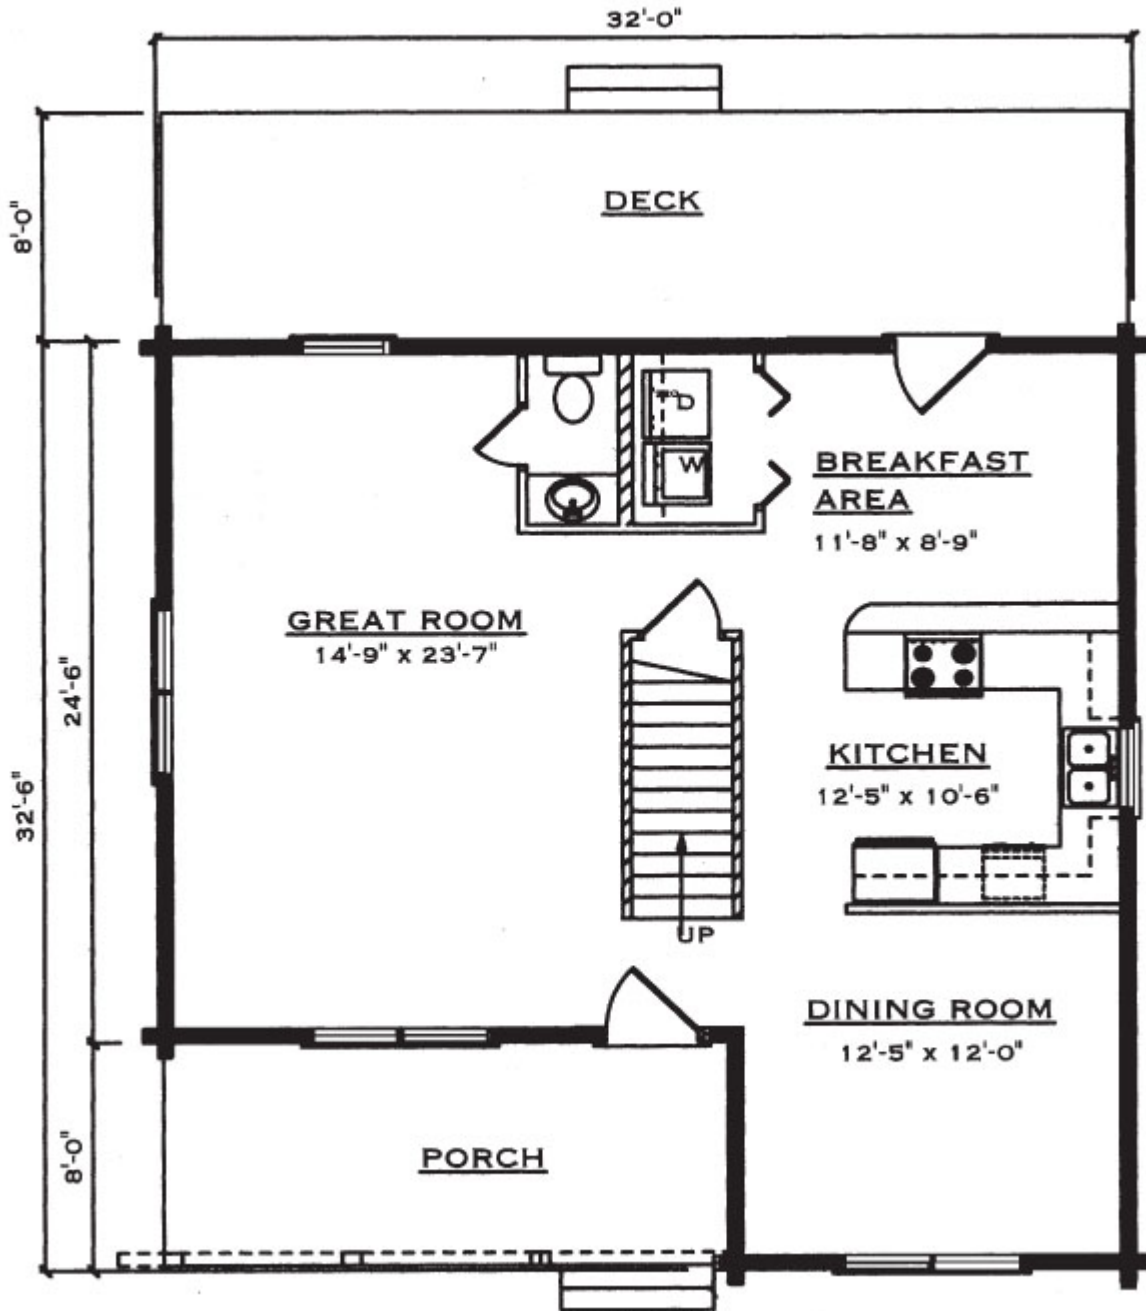

Pawnee

Square Footage (Living Space)	
First Floor	891
Second Floor	749
Number of Beds / Baths	3 / 2.5
Total	1,640

Drawings are artist renderings for sales purpose only. Obtain construction drawings for actual dimensions.
 COPYRIGHT, Daniel Boone Log Homes (DBLH). Any reproduction or reuse of this drawing without the express written consent of DBLH is prohibited and unlawful.

Pawnee

Square Footage (Living Space)	
First Floor	891
Second Floor	749
Number of Beds / Baths	3 / 2.5
Total	1,640

COPYRIGHT, Daniel Boone Log Homes (DBLH). Any reproduction or reuse of this drawing without the express written consent of DBLH is prohibited and unlawful.