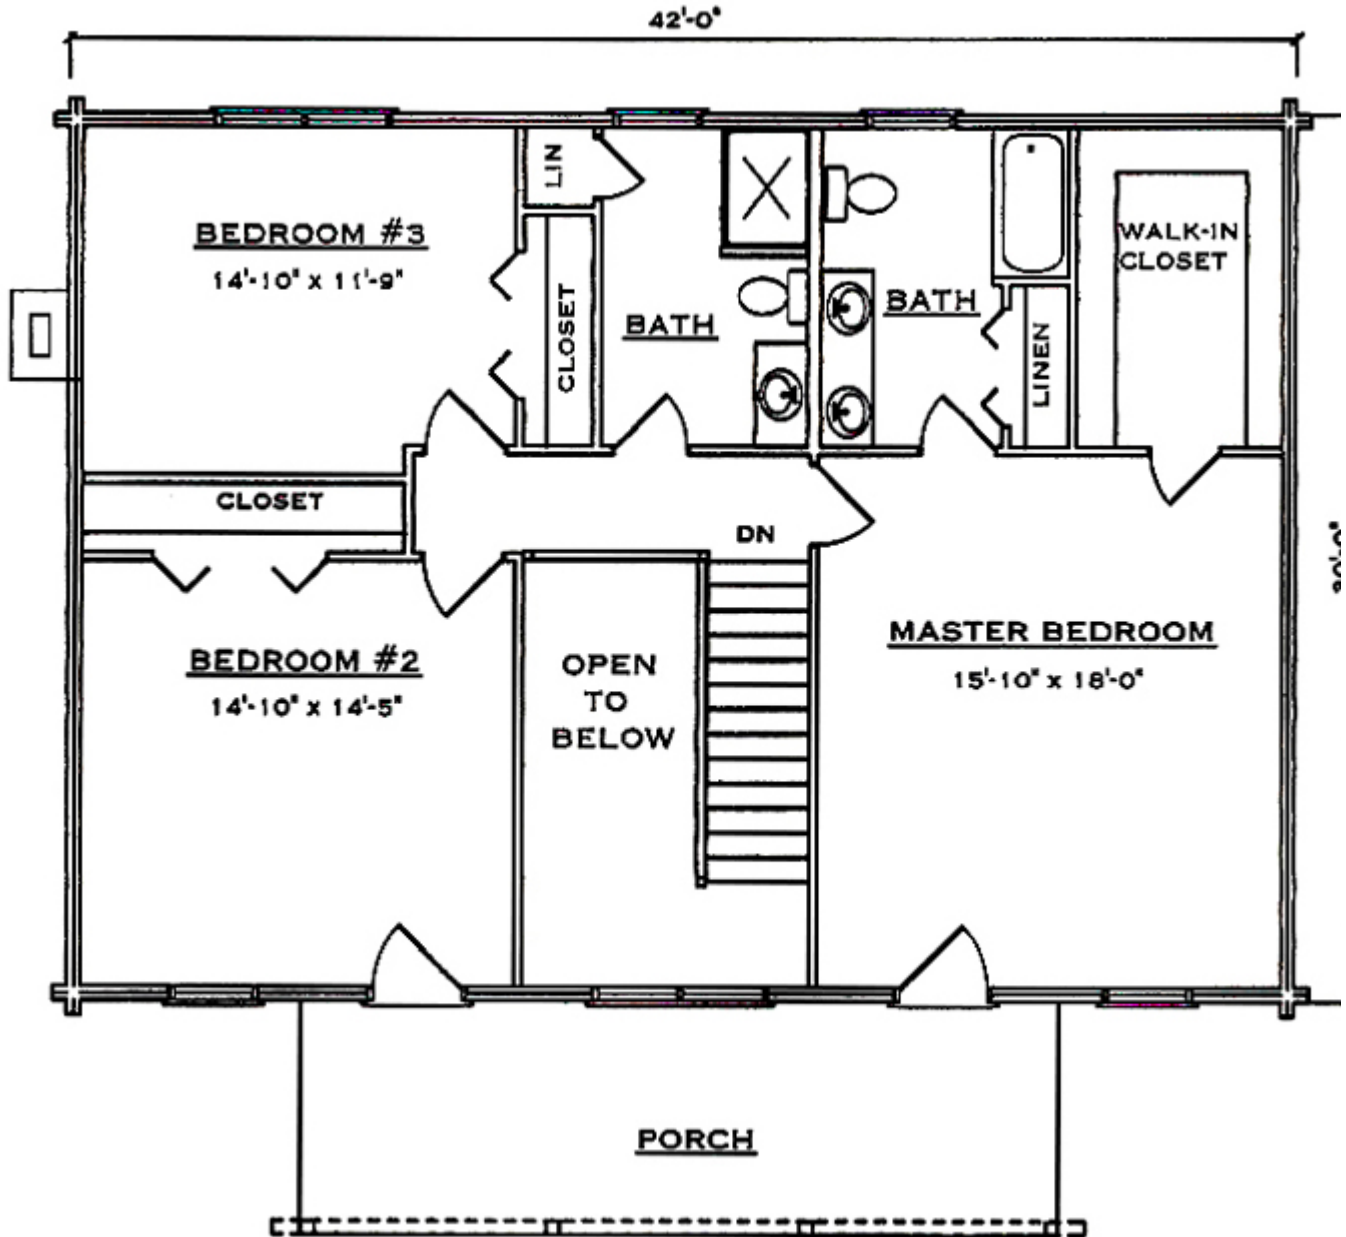

Plantation

Square Footage (Living Space)	
First Floor	1,260
Second Floor	1,112
Number of Beds / Baths	3 / 2.5
Total	2,372

Drawings are artist renderings for sales purpose only. Obtain construction drawings for actual dimensions.
 COPYRIGHT, Daniel Boone Log Homes (DBLH). Any reproduction or reuse of this drawing without the express written consent of DBLH is prohibited and unlawful.

Plantation

Square Footage (Living Space)	
First Floor	1,260
Second Floor	1,112
Number of Beds / Baths	3 / 2.5
Total	2,372

COPYRIGHT, Daniel Boone Log Homes (DBLH). Any reproduction or reuse of this drawing without the express written consent of DBLH is prohibited and unlawful.