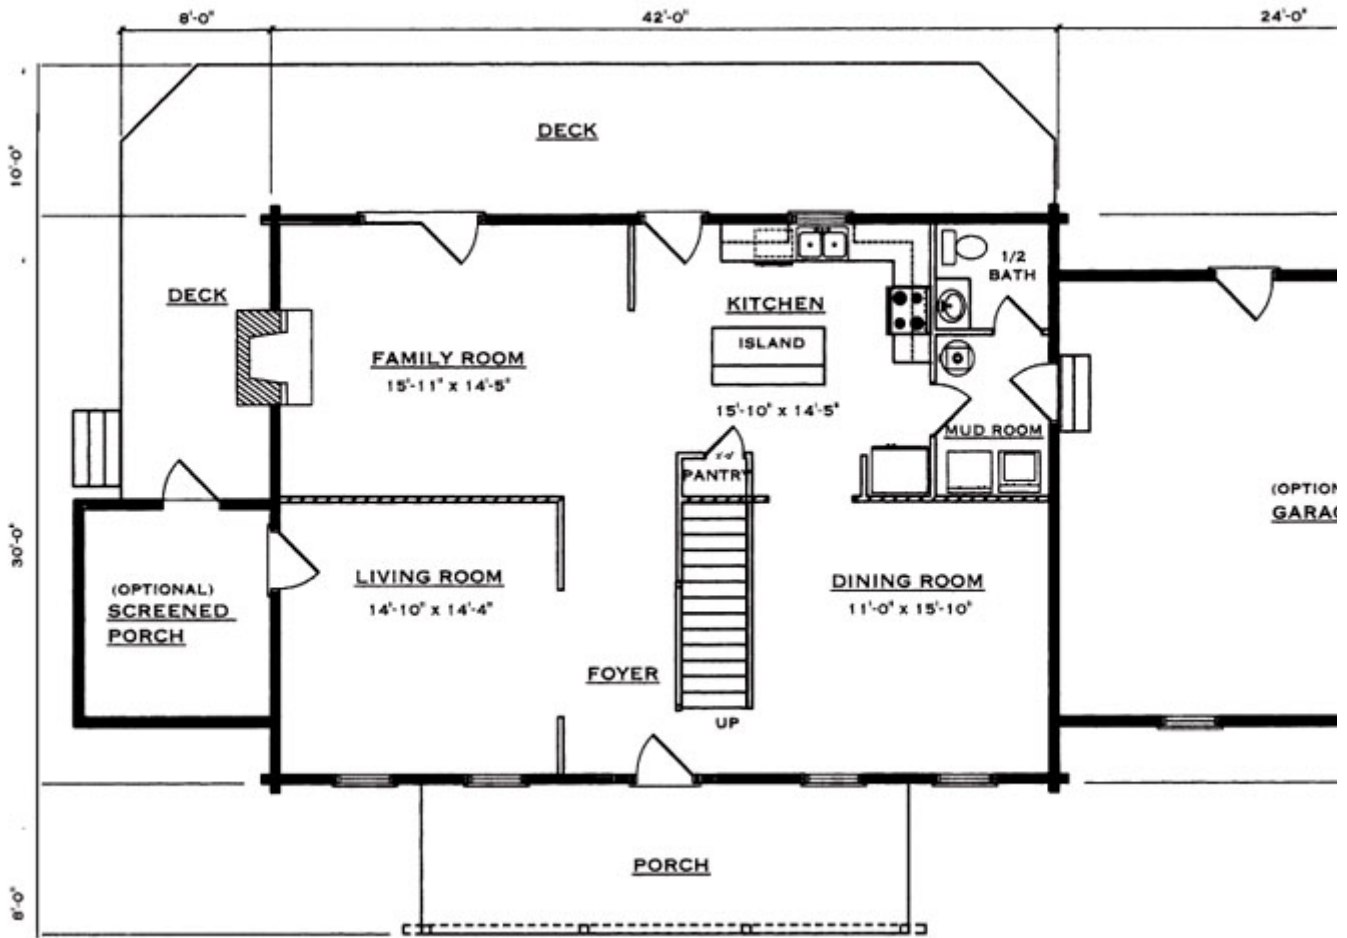

Plantation

Square Footage (Living Space)	
First Floor	1,260
Second Floor	1,112
Number of Beds / Baths	3 / 2.5
Total	2,372

Drawings are artist renderings for sales purpose only. Obtain construction drawings for actual dimensions.
 COPYRIGHT, Daniel Boone Log Homes (DBLH). Any reproduction or reuse of this drawing without the express written consent of DBLH is prohibited and unlawful.

Plantation

Square Footage (Living Space)	
First Floor	1,260
Second Floor	1,112
Number of Beds / Baths	3 / 2.5
Total	2,372

COPYRIGHT, Daniel Boone Log Homes (DBLH). Any reproduction or reuse of this drawing without the express written consent of DBLH is prohibited and unlawful.