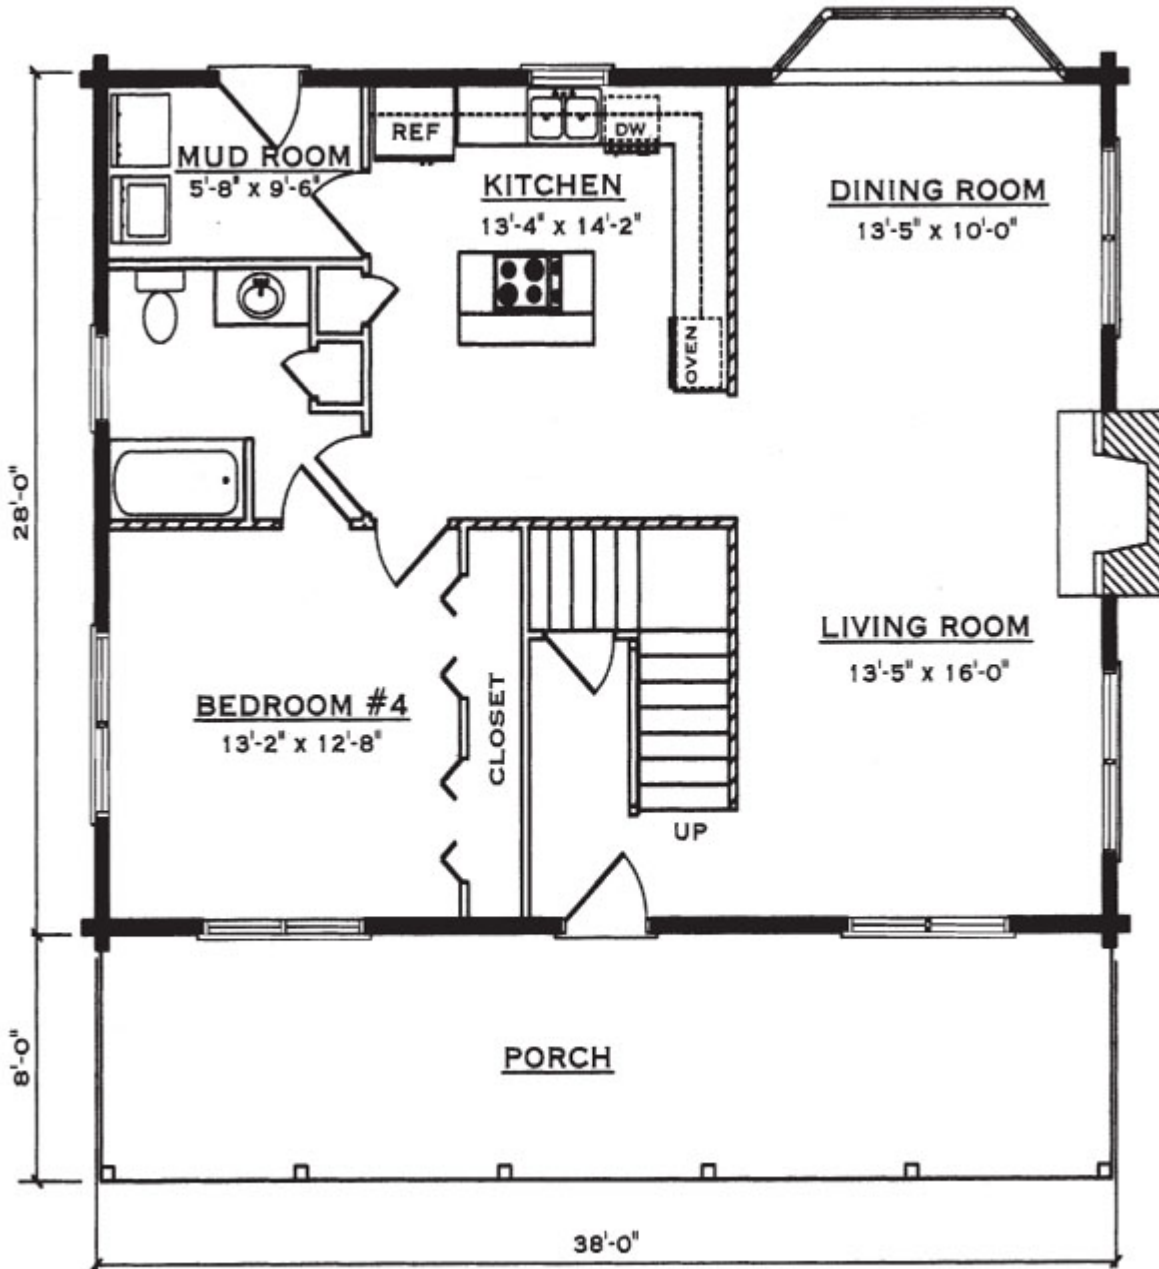

Seminole

Square Footage (Living Space)	
First Floor	1,064
Second Floor	1,011
Number of Beds / Baths	4 / 3
Total	2,075

Drawings are artist renderings for sales purpose only. Obtain construction drawings for actual dimensions.
COPYRIGHT, Daniel Boone Log Homes (DBLH). Any reproduction or reuse of this drawing without the express written consent of DBLH is prohibited and unlawful.

Seminole

Square Footage (Living Space)	
First Floor	1,064
Second Floor	1,011
Number of Beds / Baths	4 / 3
Total	2,075

COPYRIGHT, Daniel Boone Log Homes (DBLH). Any reproduction or reuse of this drawing without the express written consent of DBLH is prohibited and unlawful.