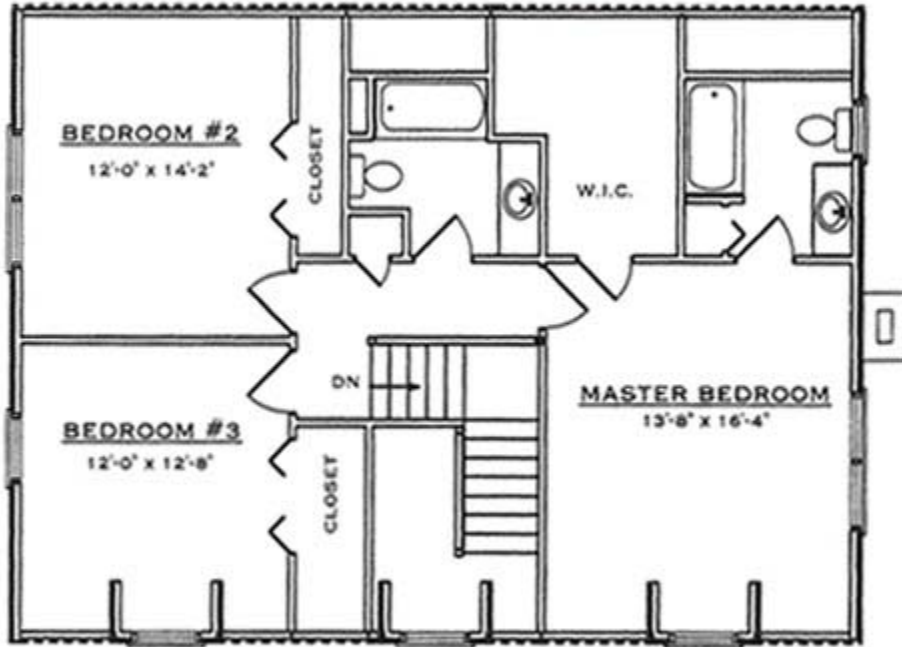

Seminole

Square Footage (Living Space)	
First Floor	1,064
Second Floor	1,011
Number of Beds / Baths	4 / 3
Total	2,075

Drawings are artist renderings for sales purpose only. Obtain construction drawings for actual dimensions.
COPYRIGHT, Daniel Boone Log Homes (DBLH). Any reproduction or reuse of this drawing without the express written consent of DBLH is prohibited and unlawful.

Seminole

Square Footage (Living Space)	
First Floor	1,064
Second Floor	1,011
Number of Beds / Baths	4 / 3
Total	2,075

COPYRIGHT, Daniel Boone Log Homes (DBLH). Any reproduction or reuse of this drawing without the express written consent of DBLH is prohibited and unlawful.