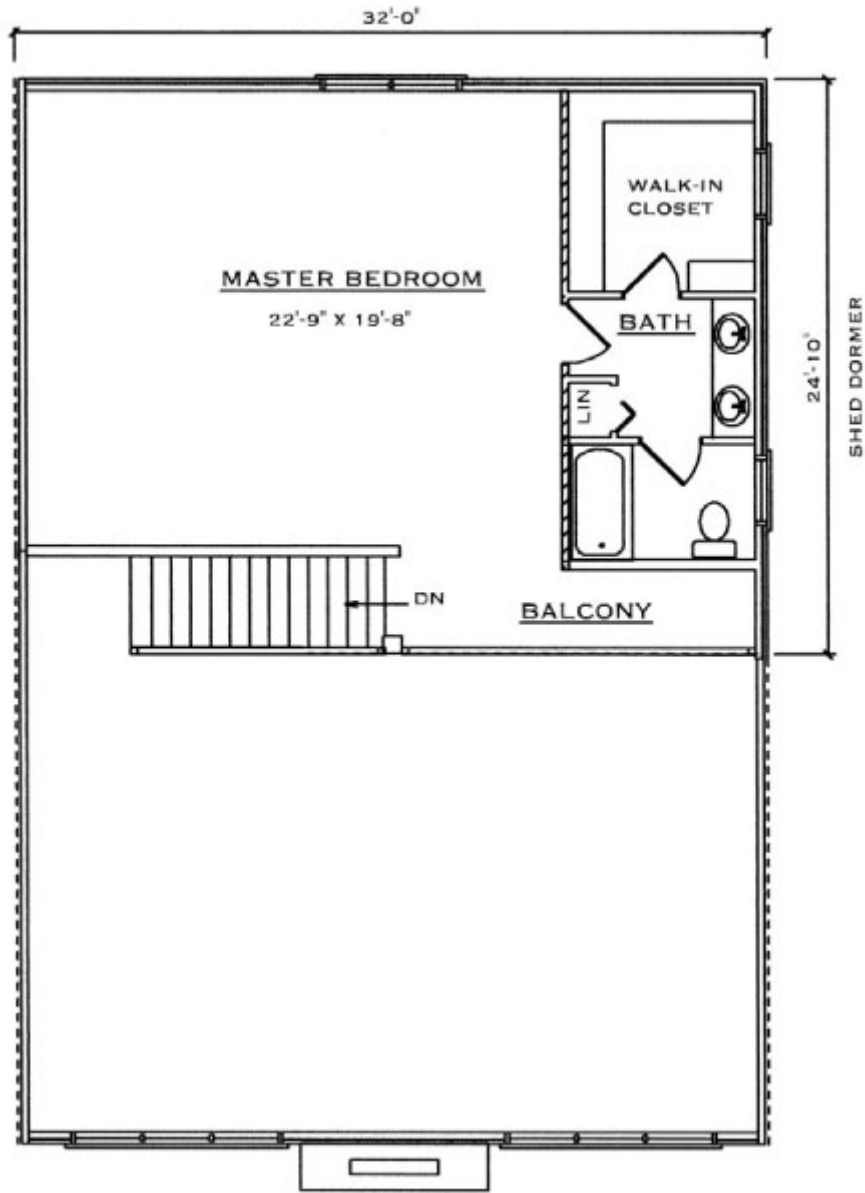

Sylva

Square Footage (Living Space)	
First Floor	1,472
Second Floor	831
Number of Beds / Baths	3 / 3
Total	2,303

Drawings are artist renderings for sales purpose only. Obtain construction drawings for actual dimensions. COPYRIGHT, Daniel Boone Log Homes (DBLH). Any reproduction or reuse of this drawing without the express written consent of DBLH is prohibited and unlawful.

Sylva

Square Footage (Living Space)	
First Floor	1,472
Second Floor	831
Number of Beds / Baths	3 / 3
Total	2,303

[Close Window](#)

COPYRIGHT, Daniel Boone Log Homes (DBLH). Any reproduction or reuse of this drawing without the express written consent of DBLH is prohibited and unlawful.