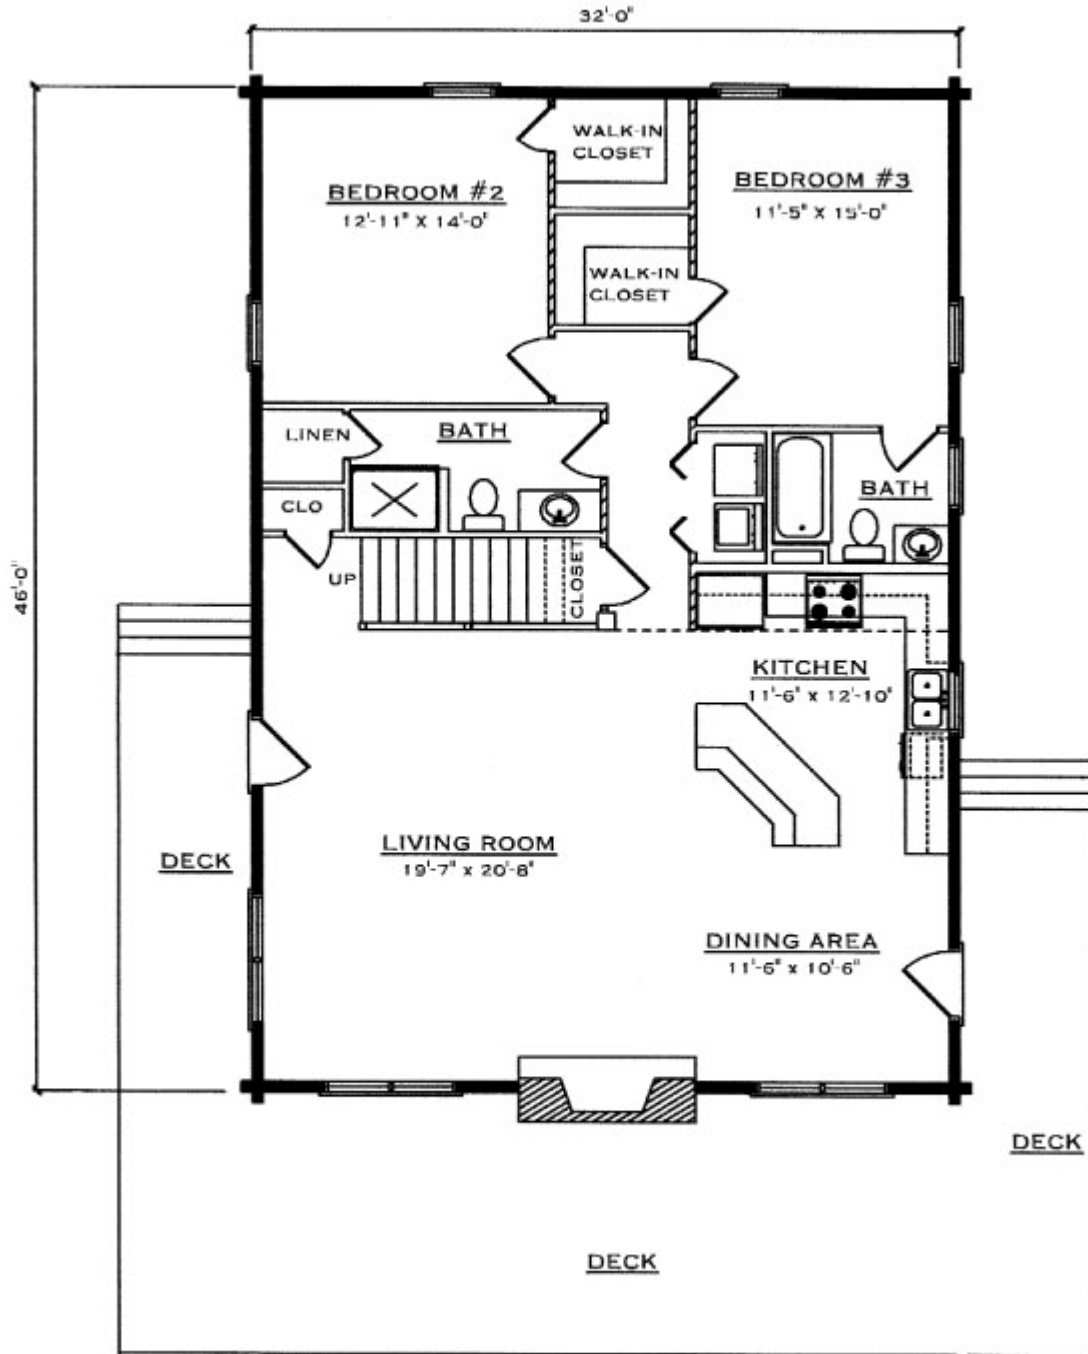

Sylva

Square Footage (Living Space)	
First Floor	1,472
Second Floor	831
Number of Beds / Baths	3 / 3
Total	2,303

Drawings are artist renderings for sales purpose only. Obtain construction drawings for actual dimensions. COPYRIGHT, Daniel Boone Log Homes (DBLH). Any reproduction or reuse of this drawing without the express written consent of DBLH is prohibited and unlawful.

Sylva

Square Footage (Living Space)	
First Floor	1,472
Second Floor	831
Number of Beds / Baths	3 / 3
Total	2,303

[Close Window](#)

COPYRIGHT, Daniel Boone Log Homes (DBLH). Any reproduction or reuse of this drawing without the express written consent of DBLH is prohibited and unlawful.